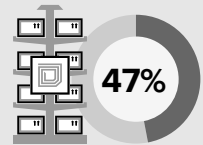

Did you Know?

of warehouse decision makers report the use of **RFID for cycle count** and inventory validation today.

Source: Warehousing Vision Study research, Zebra Technologies, 2019