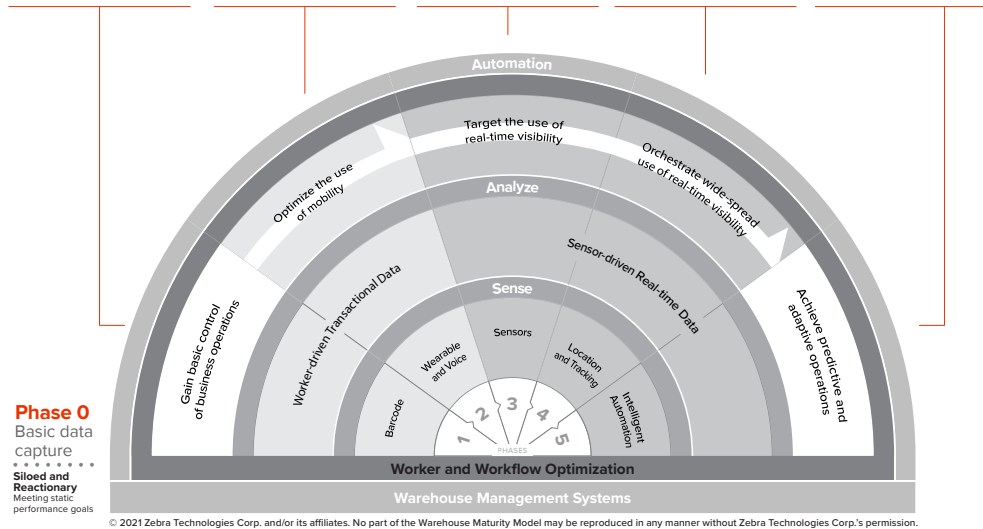

Your Most Accurate Inventory Yet

With solutions that give you visibility

The accelerated pace of e-commerce, paired with customers' on-demand expectations, is driving an urgent need to prioritize inventory visibility to constantly know the quantity, condition and utilization of goods and assets. To keep pace, you need every worker visible, connected and optimally utilized. Augment your workforce with the right technology and tools, purpose-built for your environments for faster fulfillment. Strategically power your way forward with the Zebra Warehouse Maturity Model to achieve your goals.

Boost Inventory Accuracy

for increased productivity and asset utilization

<p>Phase 1</p> <p>Move away from paper processes and capture cycle counts digitally--eliminate the duplication of effort.</p> <p>Android™ Handheld Mobile Computers with All-Touch Terminal Emulation, Ultra-rugged Scanners and Zebra DNA productivity tools.</p>	<p>Phase 2</p> <p>More cycle counting per shift with ergonomic scanning, large intuitive touch screen and team communication. Replace damaged or lost labels on the spot.</p> <p>Touch Computer, Mobile Printer, Zebra Workforce Connect™.</p>	<p>Phase 3</p> <p>Eliminate counting errors from the start by automating data capture for critical inbound processes.</p> <p>Zebra Fixed and Handheld RFID Readers and Printer/Encoders.</p>	<p>Phase 4</p> <p>Gain nearly 100% location-level accuracy for goods and returnable assets for a broad area.</p> <p>ATR7000 RTLS Reader, Zebra MotionWorks™ Warehouse* and Zebra MotionWorks™ Asset.</p>	<p>Phase 5</p> <p>Go beyond counting inventory. Data fused together, gives front-line cycle counters the full picture of the state of the inventory.</p> <p>Partner or customer applications, Zebra Data Services APIs.</p>
---	---	---	---	--